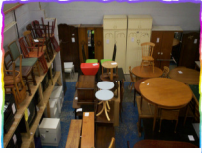

What is Cambridge SOFA?

Cambridge SOFA is a registered Charity that runs a not-for-profit furniture re-use project with the aim of helping people in need.